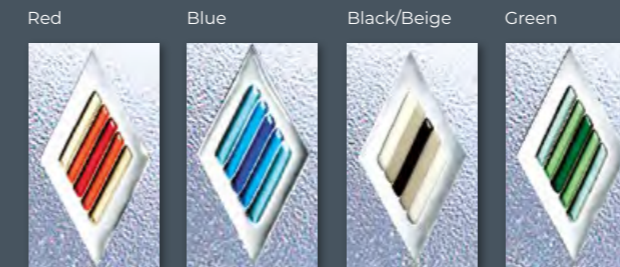

**Rockingham One Platinum Fantasy**  
Colour White  
Frame White

**Balmoral One Classic Platinum Cluster**  
Colour Black Brown  
Frame White

**Rockingham One Platinum Fantasy**  
Colour White  
Frame White

**Kensington Two Platinum Legacy**  
Colour White  
Frame White

**Balmoral One Platinum Pendant**  
Colour White  
Frame White

Please Note: Platinum designs are made using single pieces of glass which may contain minor imperfections, these contribute to the unique nature of the design. With this glass collection no backing glass option is required.

# FUSED JEWELS COLLECTION

The Fused Jewels Collection features door panels glazed with an imaginative fusion of handmade bevelled glass diamonds and shapes, which will sparkle and refract light and colour into your home.