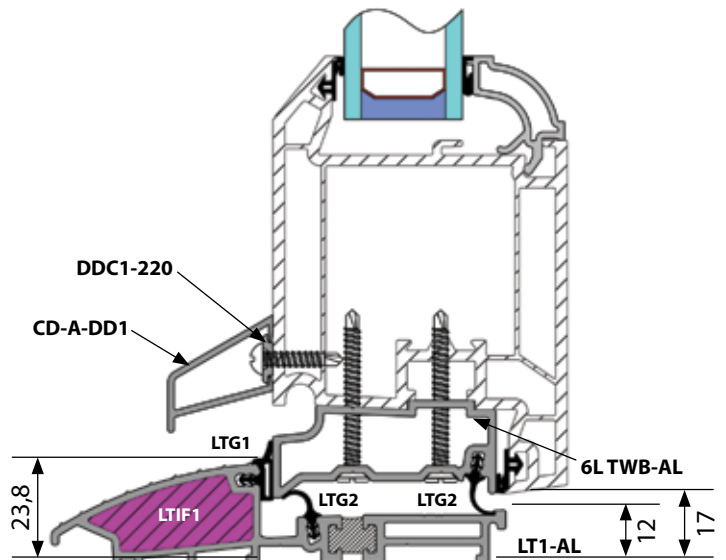

Low Threshold Kits

Low Thresholds are available on any uPVC Front / Back Door or French Door, also available on uPVC Sliding Patio Doors (see our other download guide).

Just add £55.00 onto our french door prices online or £30.00 to a single door for this option

Inward opening door