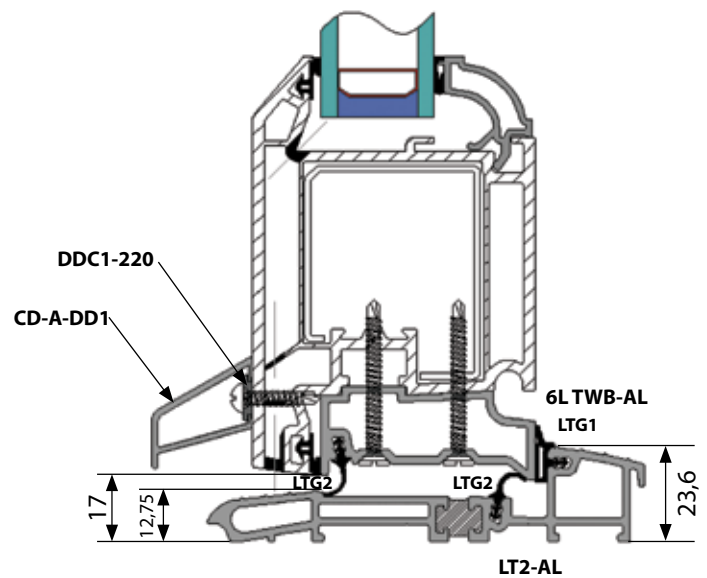

Outward opening door

For full technical data please contact us.