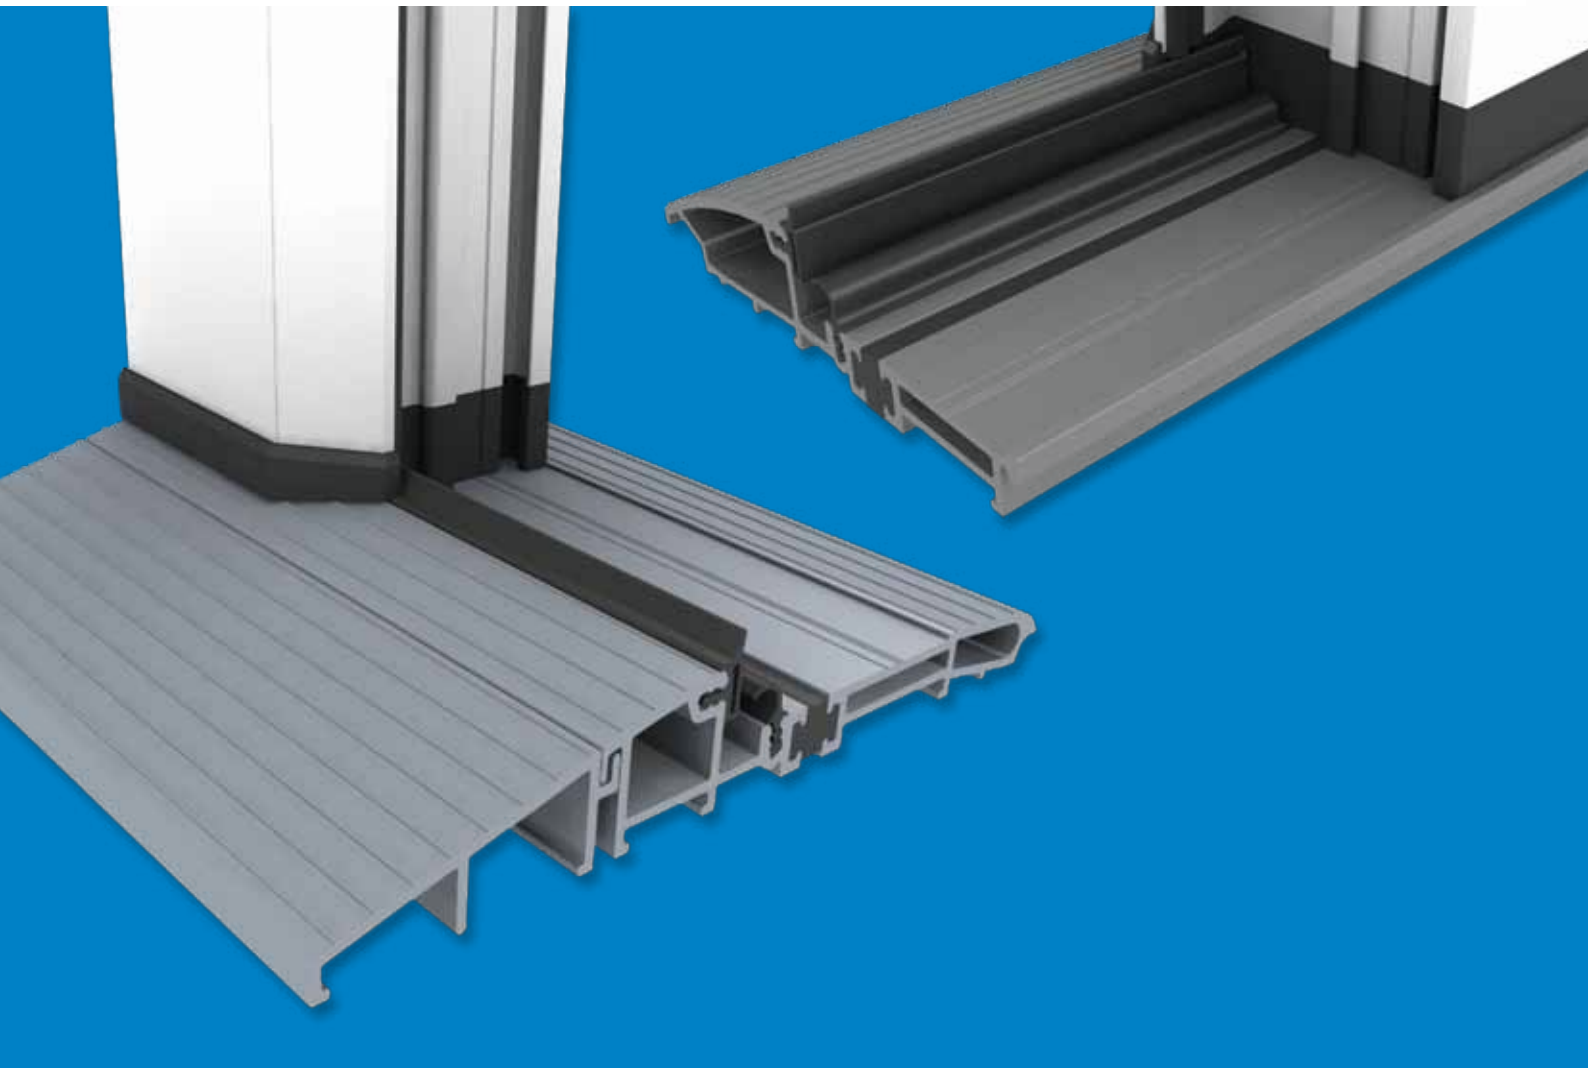

Low Threshold Kits

Synseal's range of mobility easy access **Low Threshold door sills** are **Part M compliant** and are available in **open in** and **open out** options

Low Threshold Kits

Low Thresholds are available on any uPVC Front / Back Door or French Door, also available on uPVC Sliding Patio Doors (see our other download guide).